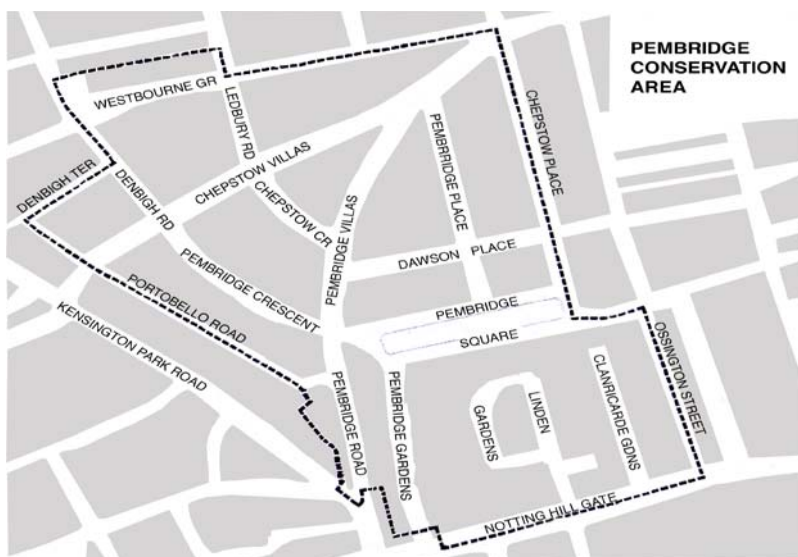

The Pembridge Conservation Area extends from Ossington Street and Chepstow Place on the east to Notting Hill Gate on the south, Pembridge Road and Portobello Road on the west and Westbourne Grove on the north.