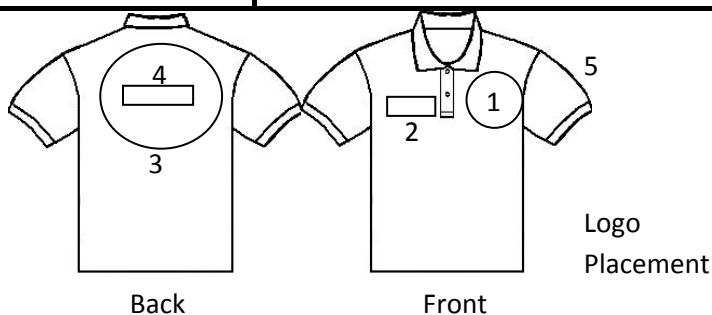

SHIRT OPTIONS

Description	Placement / text	Cost
Shirt	All sizes	£3.98
Logo Location (1)	[ ] Left / [ ] Right Breast	£3.20
Name (2)	Text:	£2.20
Extra text (2a)	Text:	£2.20
Back Logo (3)	[ ] Bowmen of Adel	£5.00
Back Text (4)	Back [ ] Yes / [ ] No	£2.20
Text to Embroider		
Sleeve Text (5)	Sleeve [ ] Left / [ ] Right	£2.20
Text to embroider		

Logo Placement